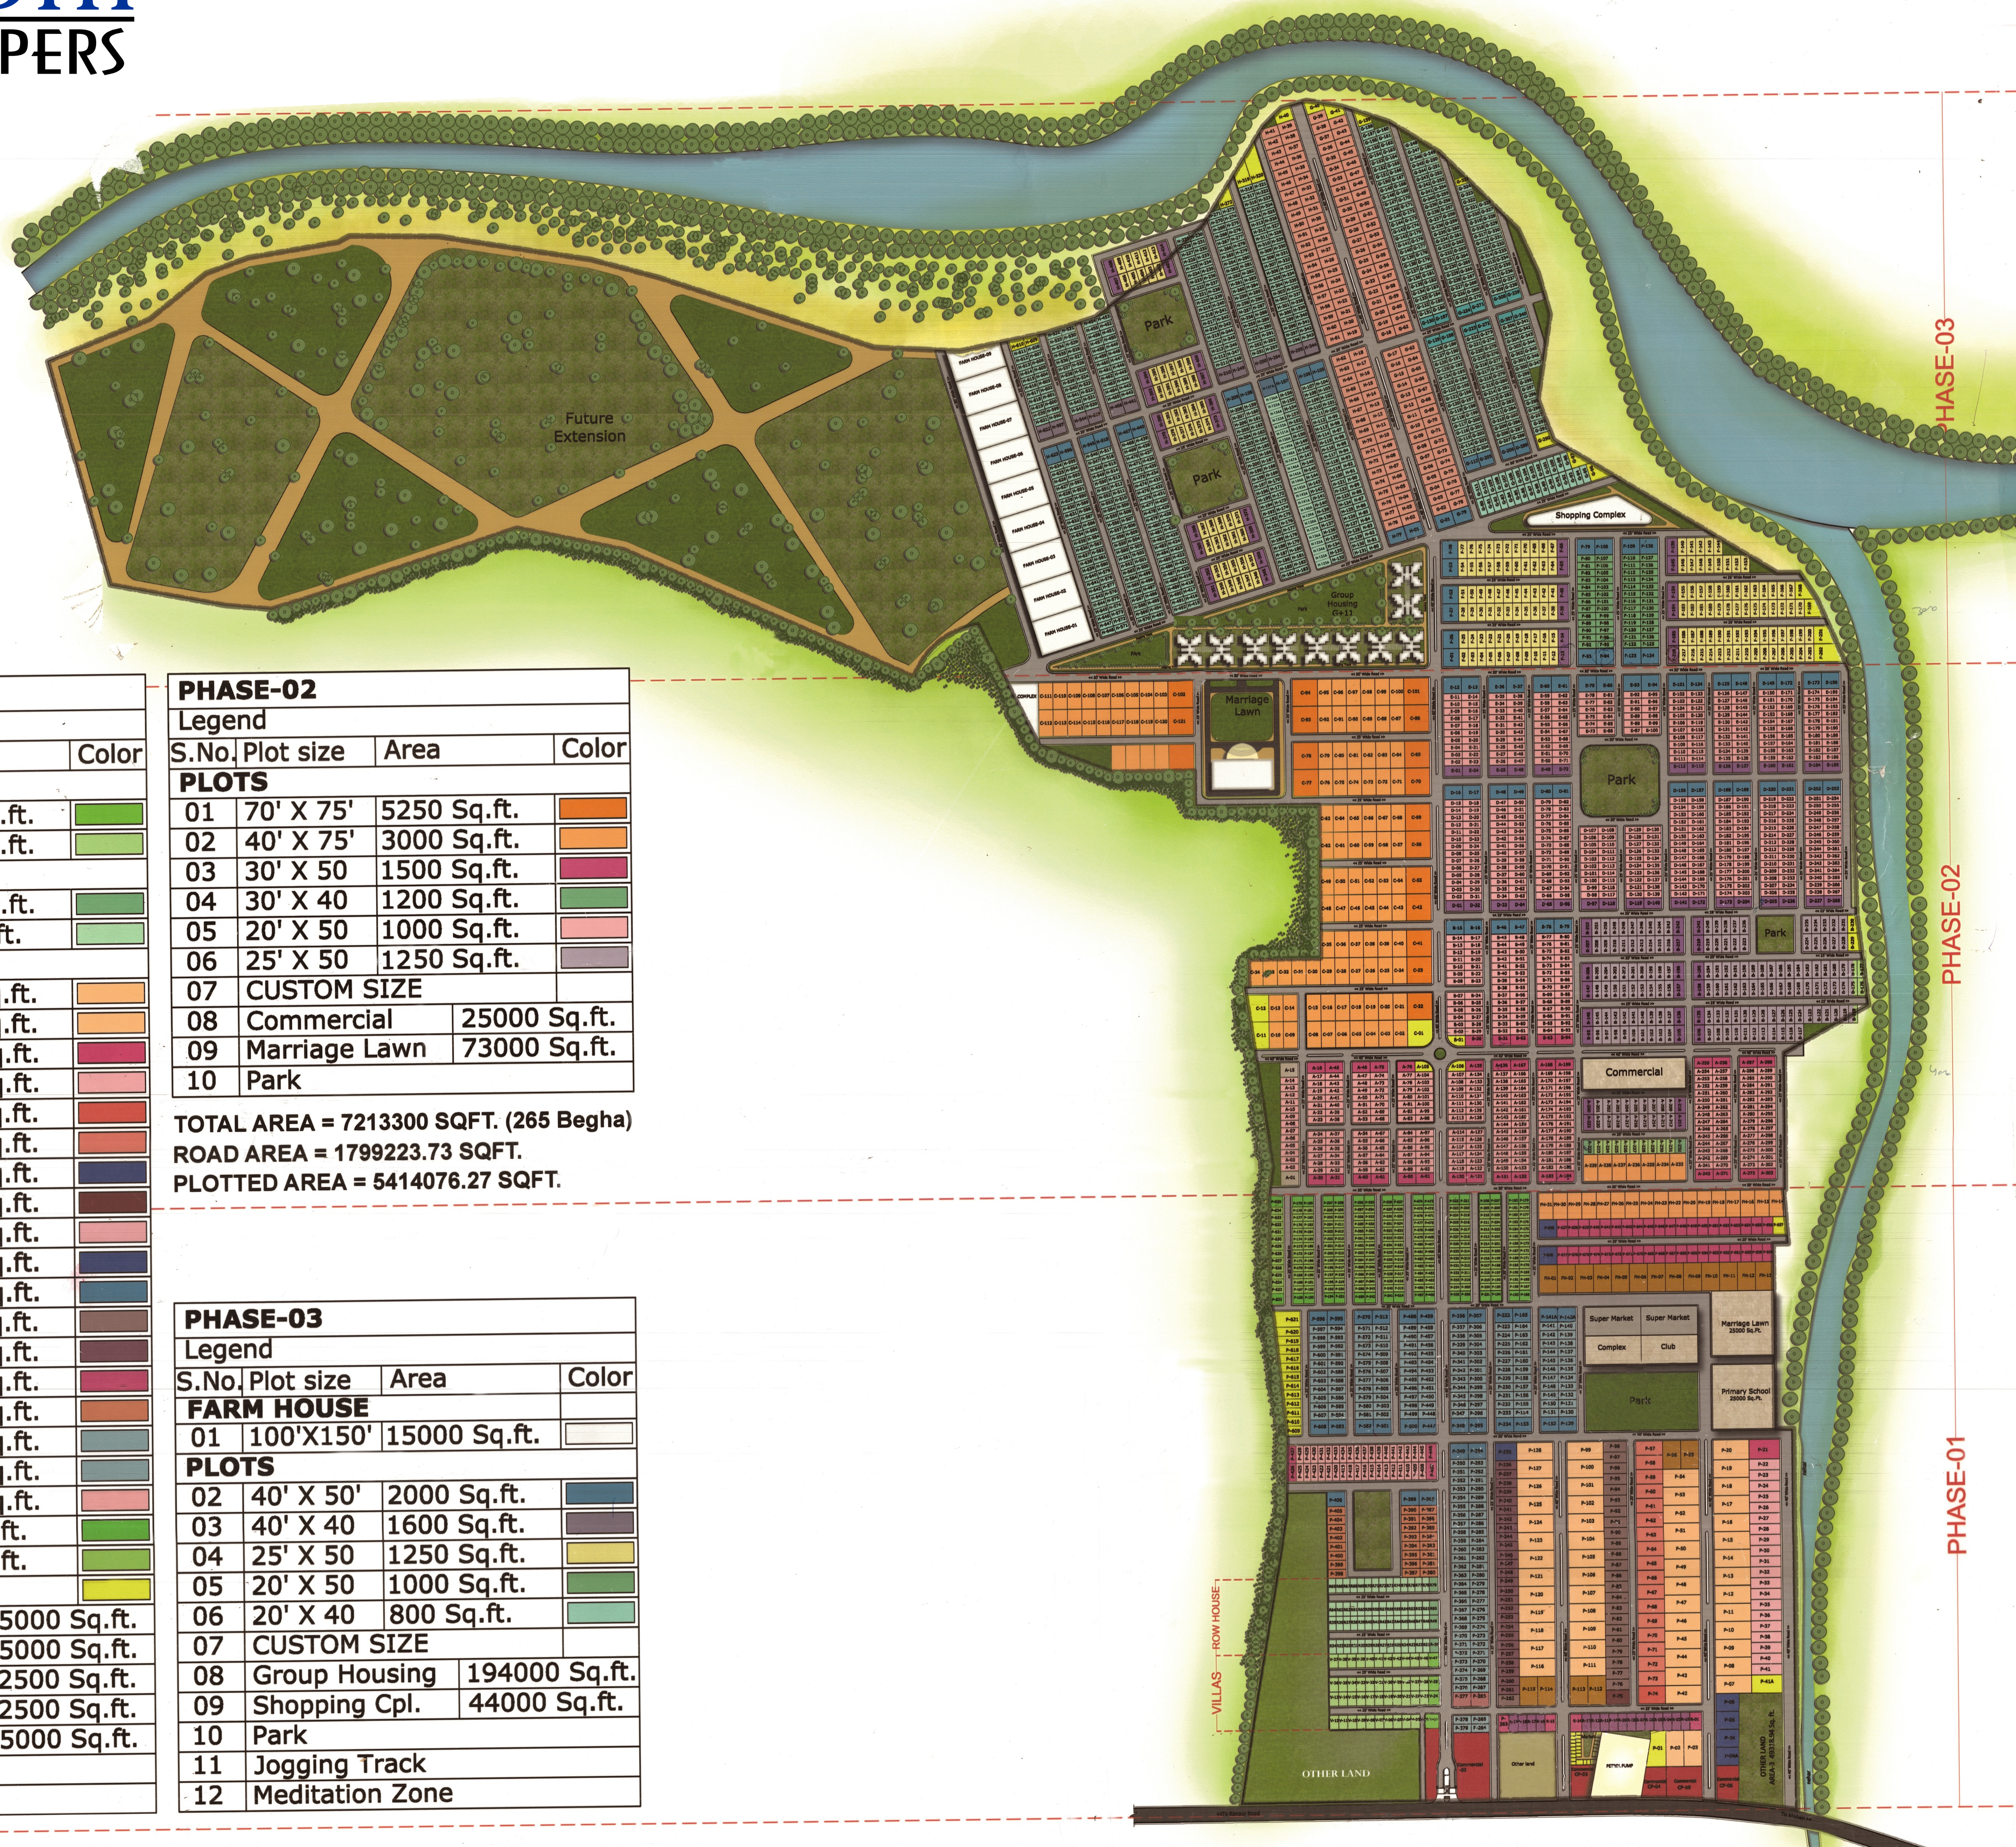

GREEN GARDEN ESTATE

NORTH

PHASE-01			
Legend			
S.No.	Plot size	Area	Color
VILLAS			
01	30' X 40'	1200 Sq.ft.	
02	25' X 40'	1000 Sq.ft.	
ROW HOUSE			
03	25' X 40'	1000 Sq.ft.	
04	20' X 40'	800 Sq.ft.	
PLOTS			
05	55' X 100'	5500 Sq.ft.	
06	50' X 100'	5000 Sq.ft.	
07	55' X 85'	4675 Sq.ft.	
08	50' X 80'	4000 Sq.ft.	
09	50' X 75'	3750 Sq.ft.	
10	40' X 75'	3000 Sq.ft.	
11	50' X 60'	3000 Sq.ft.	
12	40' X 65'	2600 Sq.ft.	
13	30' X 85'	2550 Sq.ft.	
14	50' X 50'	2500 Sq.ft.	
15	40' X 50'	2000 Sq.ft.	
16	30' X 65'	1950 Sq.ft.	
17	25' X 60'	1500 Sq.ft.	
18	30' X 50'	1500 Sq.ft.	
19	25' X 50'	1250 Sq.ft.	
20	24' X 50'	1200 Sq.ft.	
21	30' X 40'	1200 Sq.ft.	
22	20' X 50'	1000 Sq.ft.	
23	30' X 30'	900 Sq.ft.	
24	20' X 30'	600 Sq.ft.	
25 CUSTOM SIZE			
26	Primary School	25000 Sq.ft.	
27	Marriage Lawn	25000 Sq.ft.	
28	Club	12500 Sq.ft.	
29	Complex	12500 Sq.ft.	
30	Super Market	25000 Sq.ft.	
31	Retail Shops		
32	Park		

PHASE-02			
Legend			
S.No.	Plot size	Area	Color
PLOTS			
01	70' X 75'	5250 Sq.ft.	
02	40' X 75'	3000 Sq.ft.	
03	30' X 50'	1500 Sq.ft.	
04	30' X 40'	1200 Sq.ft.	
05	20' X 50'	1000 Sq.ft.	
06	25' X 50'	1250 Sq.ft.	
07 CUSTOM SIZE			
08	Commercial	25000 Sq.ft.	
09	Marriage Lawn	73000 Sq.ft.	
10	Park		

TOTAL AREA = 7213300 SQFT. (265 Begha)
ROAD AREA = 1799223.73 SQFT.
PLOTTED AREA = 5414076.27 SQFT.

PHASE-03			
Legend			
S.No.	Plot size	Area	Color
FARM HOUSE			
01	100'X150'	15000 Sq.ft.	
PLOTS			
02	40' X 50'	2000 Sq.ft.	
03	40' X 40'	1600 Sq.ft.	
04	25' X 50'	1250 Sq.ft.	
05	20' X 50'	1000 Sq.ft.	
06	20' X 40'	800 Sq.ft.	
07 CUSTOM SIZE			
08	Group Housing	194000 Sq.ft.	
09	Shopping Cpl.	44000 Sq.ft.	
10	Park		
11	Jogging Track		
12	Meditation Zone		